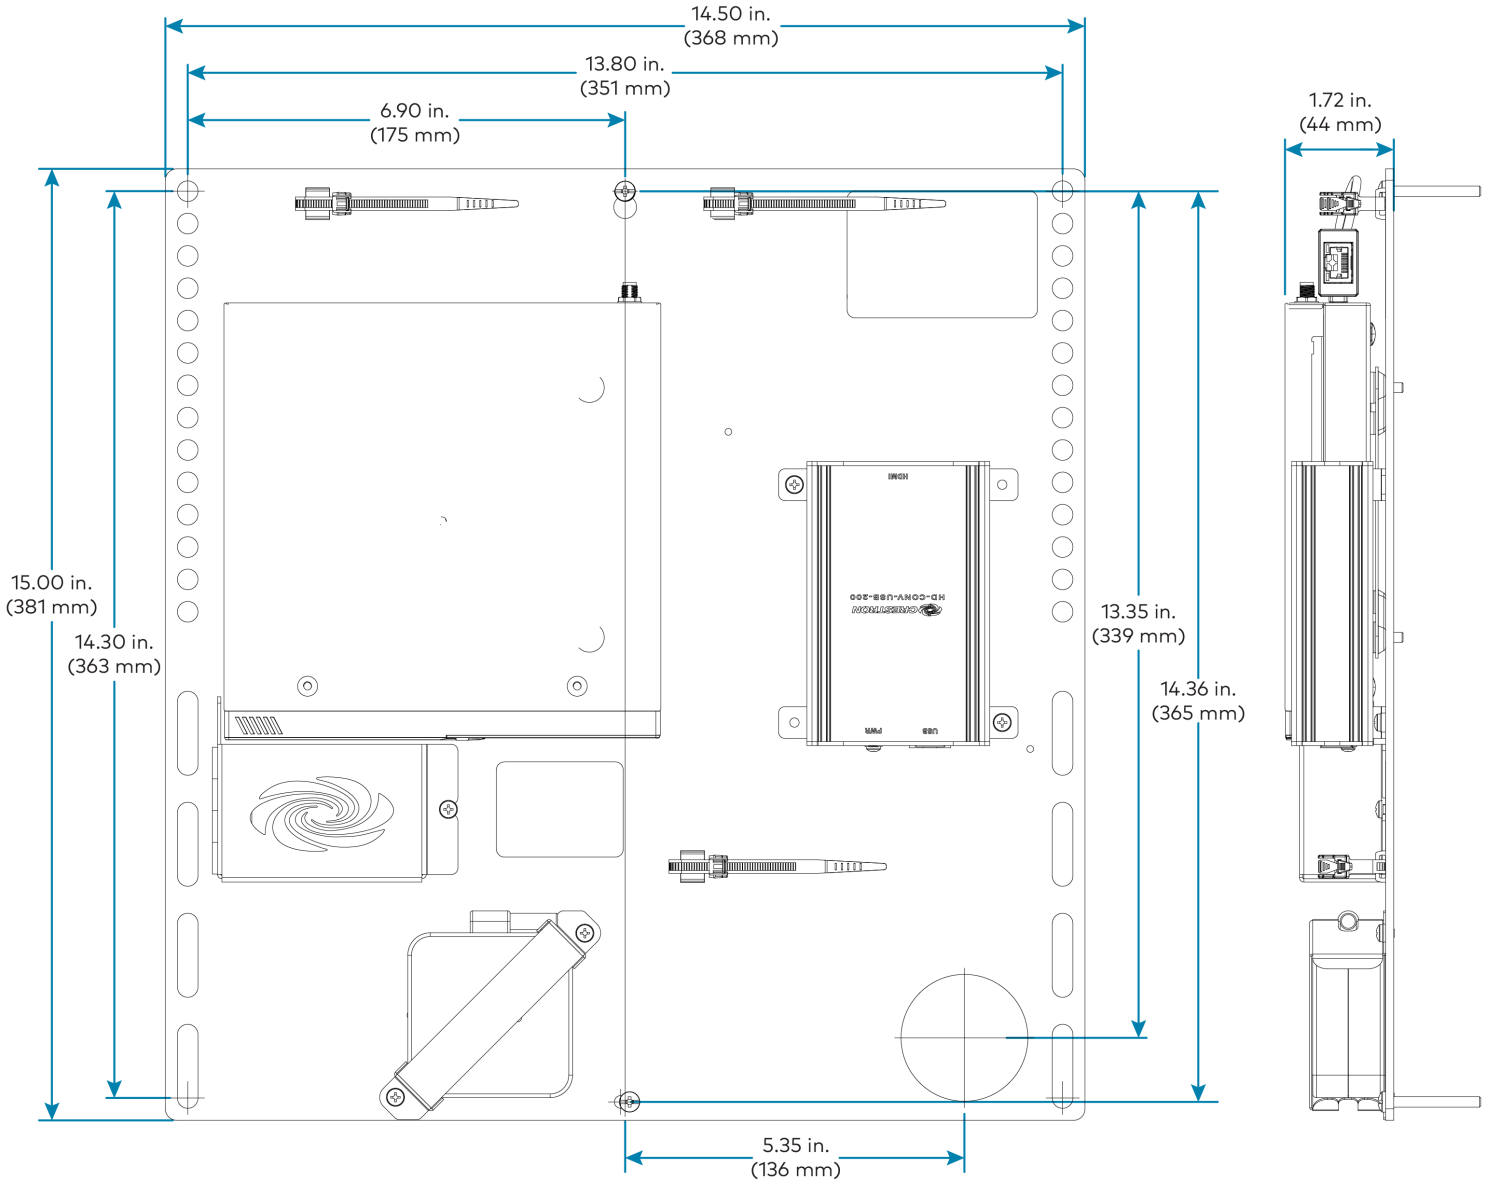

Specifications are subject to change without notice.

©2020 Crestron Electronics, Inc.

Rev 12/04/20

UC-B30-Z

Crestron Flex Wall Mount Small Room Video Conference System for Zoom Rooms™ Software

Touch Screen (TS-1070-B-S)

UC-B30-Z

Crestron Flex Wall Mount Small Room Video Conference System for Zoom Rooms™ Software

UC Bracket Assembly (UC-BRKT-200-S-Z-ASSY)

UC-B30-Z

Crestron Flex Wall Mount Small Room Video Conference System for Zoom Rooms™ Software