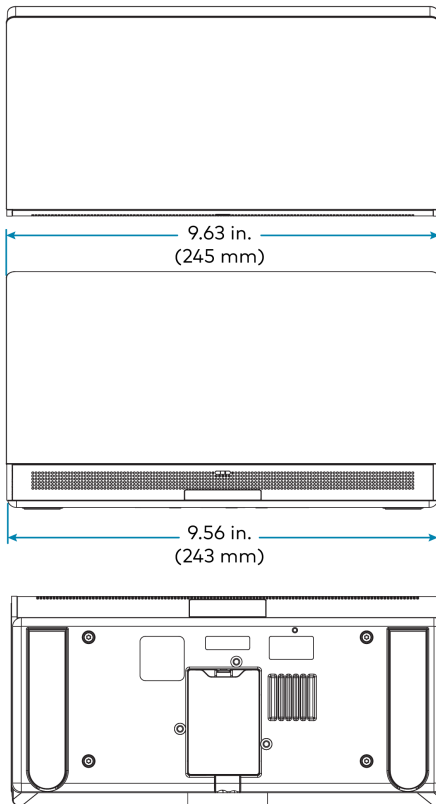

UC-B30-Z

Crestron Flex Wall Mount Small Room Video Conference System for Zoom Rooms™ Software

Touch Screen (TS-1070-B-S)