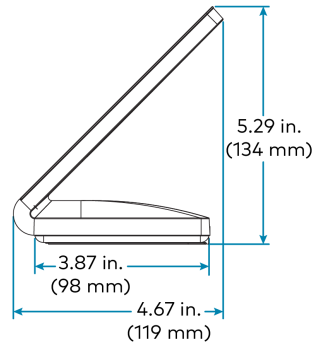

UC-B30-Z

Crestron Flex Wall Mount Small Room Video Conference System for Zoom Rooms™ Software

Touch Screen (TS-1070-B-S)