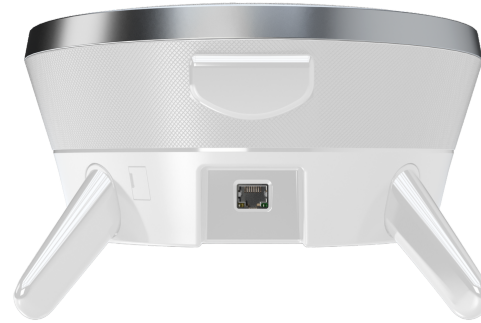

Speaker

Spec Sheet

Size & Weight

Diameter: 9 in. (22.9 cm)

Depth: 4 in. (10.2 cm)

Weight: 5.6 lbs. (2.5 kg)

What's in the Box?

CAT 6 Ethernet Cable: 15 ft. (4.6 m)

Mounting Kit

Networking & Ports

Ethernet (supports PoE+)

Additional Features

Three mounting options: wall mount,
standing, or ceiling mount
Kensington lock equipped
LED light ring