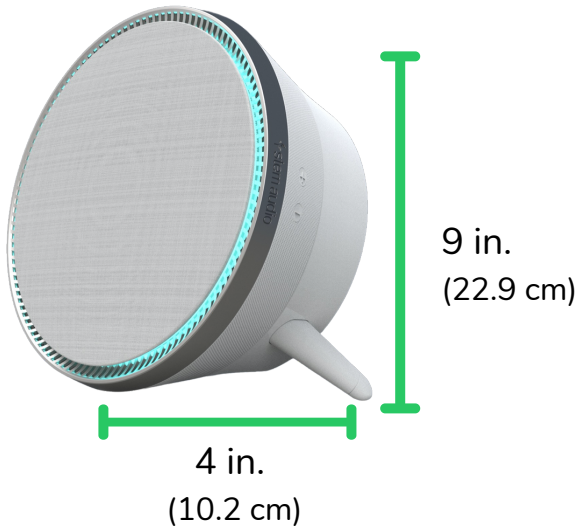

Speaker

Spec Sheet

Size & Weight

Diameter: 9 in. (22.9 cm)

Depth: 4 in. (10.2 cm)

Weight: 5.6 lbs. (2.5 kg)

What's in the Box?

CAT 6 Ethernet Cable: 15 ft. (4.6 m)

Mounting Kit

Networking & Ports

Ethernet (supports PoE+)

Additional Features

Three mounting options: wall mount,
standing, or ceiling mount
Kensington lock equipped
LED light ring